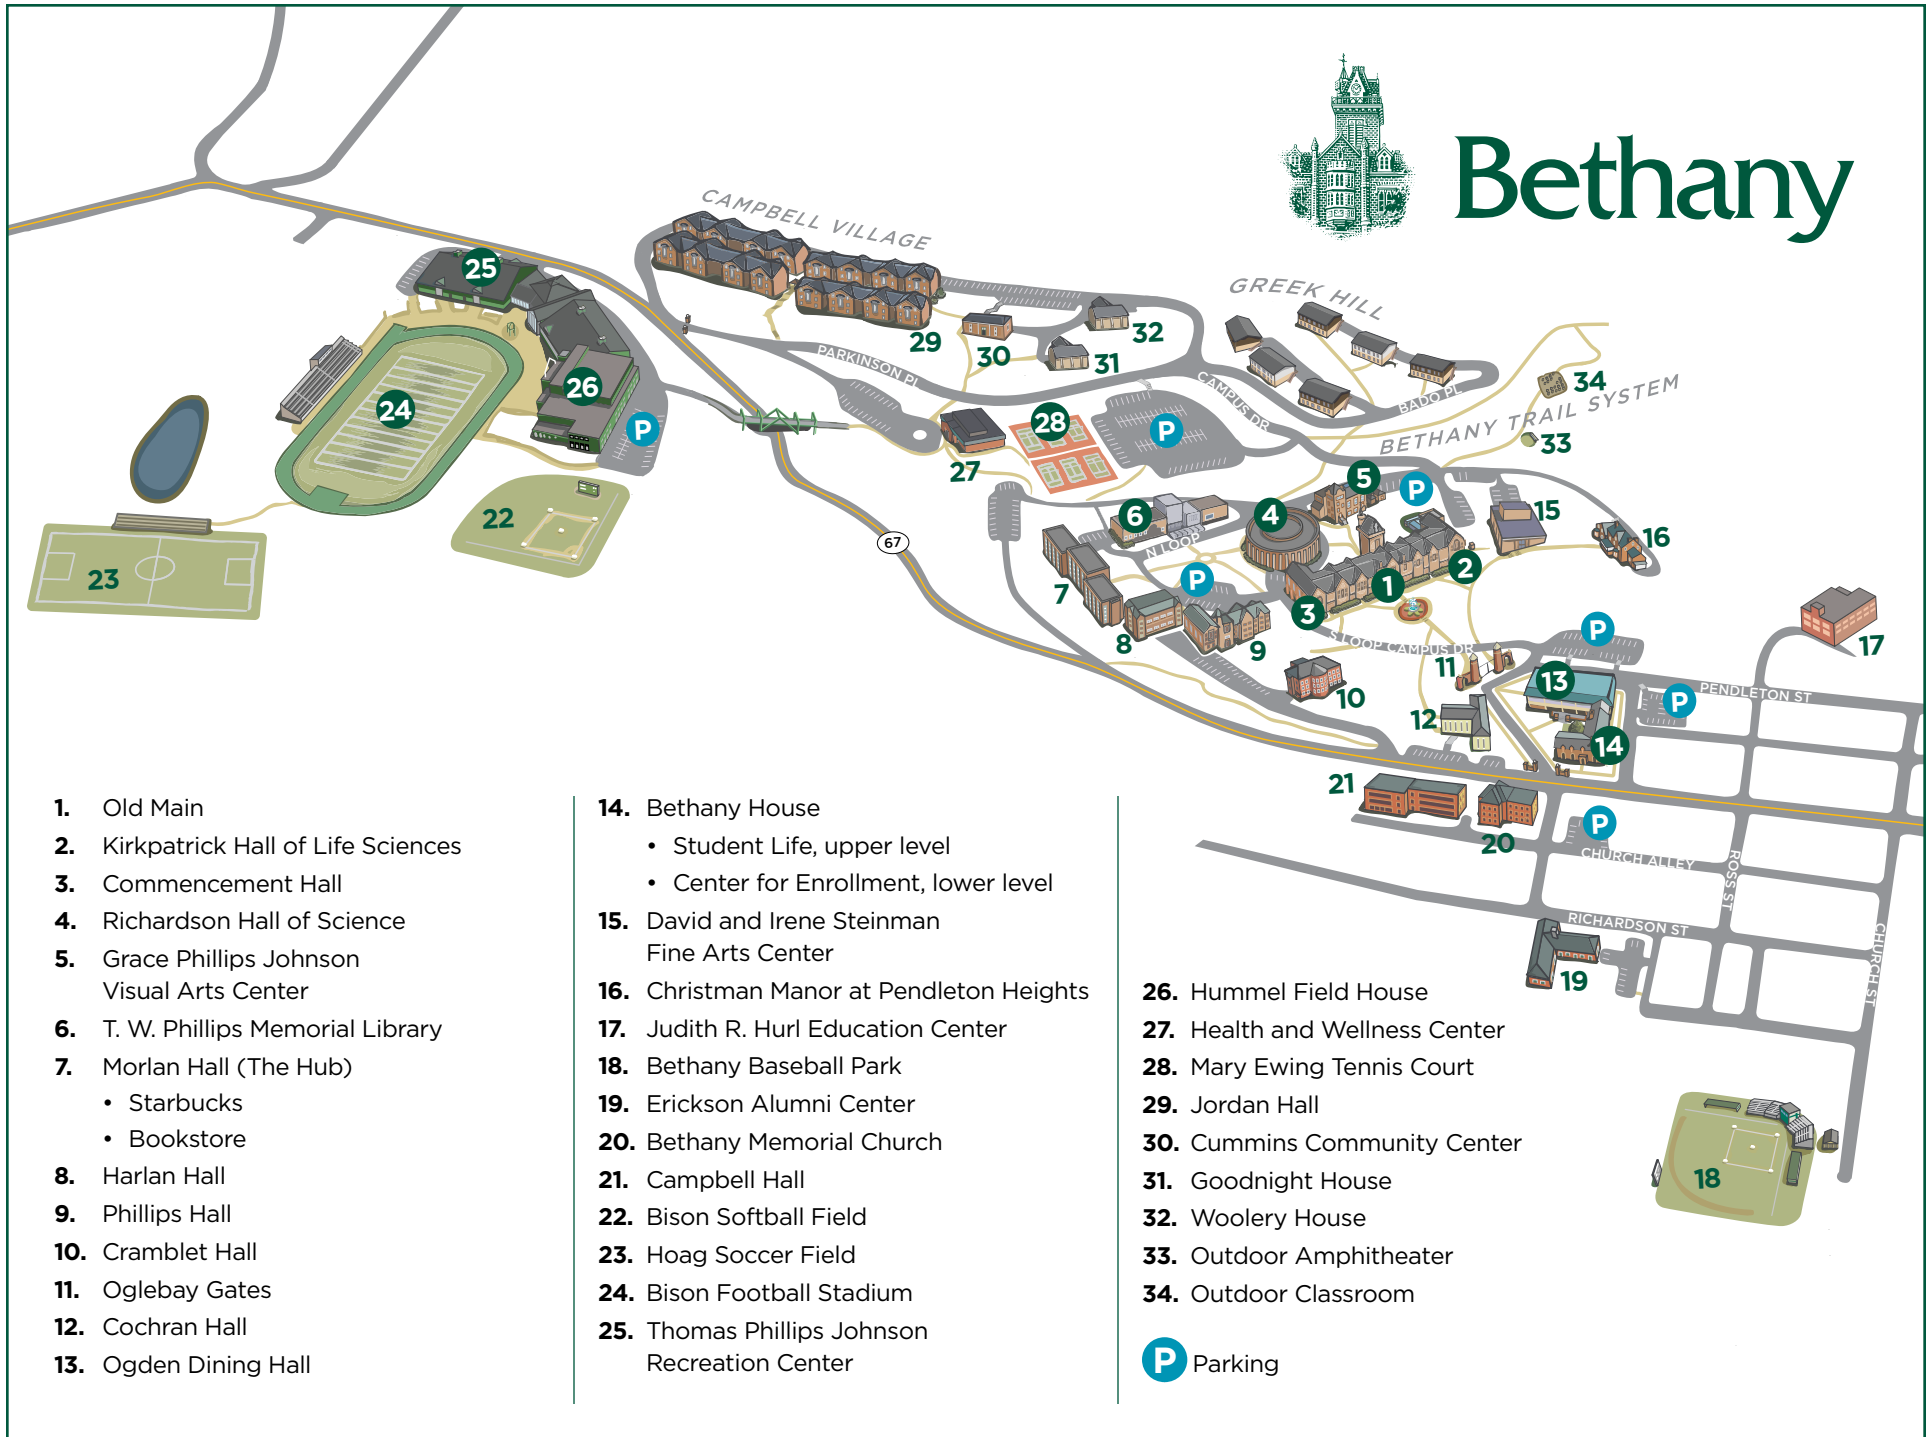

Bethany

1. Old Main
2. Kirkpatrick Hall of Life Sciences
3. Commencement Hall
4. Richardson Hall of Science
5. Grace Phillips Johnson Visual Arts Center
6. T. W. Phillips Memorial Library
7. Morlan Hall (The Hub)
 - Starbucks
 - Bookstore
8. Harlan Hall
9. Phillips Hall
10. Cramblet Hall
11. Oglebay Gates
12. Cochran Hall
13. Ogden Dining Hall

14. Bethany House
 - Student Life, upper level
 - Center for Enrollment, lower level
15. David and Irene Steinman Fine Arts Center
16. Christman Manor at Pendleton Heights
17. Judith R. Hurl Education Center
18. Bethany Baseball Park
19. Erickson Alumni Center
20. Bethany Memorial Church
21. Campbell Hall
22. Bison Softball Field
23. Hoag Soccer Field
24. Bison Football Stadium
25. Thomas Phillips Johnson Recreation Center

26. Hummel Field House
27. Health and Wellness Center
28. Mary Ewing Tennis Court
29. Jordan Hall
30. Cummins Community Center
31. Goodnight House
32. Woolery House
33. Outdoor Amphitheater
34. Outdoor Classroom

P Parking